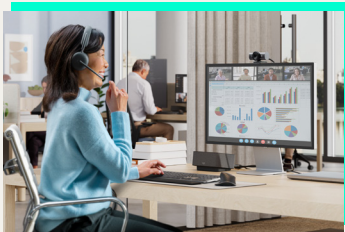

THE NEW LOGIC OF LEARNING

logitech®

EMPOWERING HIGHER EDUCATION

For over 40 years, Logitech has been developing tools that deliver new levels of productivity, connection, and collaboration. Our solutions support a connected ecosystem of modern teaching, learning, and working environments.

HYFLEX LEARNING ENVIRONMENTS

Whether for a dynamic classroom discussion or a captivating presentation in a hall, Logitech solutions for education elevate every learning space to new heights of connectivity and collaboration.

MEETING ROOMS

Logitech redefines campus meeting spaces, transforming them into hubs of innovation and collaboration, where ideas flow freely and decisions are made with clarity and confidence.

ADMINISTRATION

Facilitate smooth interactions with students and faculty, streamline administrative tasks, optimize workflow, and deliver exceptional service to the campus community.

GROUP STUDY SPACES

Logitech's suite of peripherals transforms the resource center into a hub of productivity and collaboration, empowering students and staff to excel in their academic endeavors.